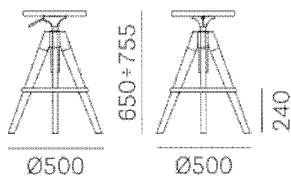

ARKI-STOOL ARKW6

DESIGN:
PEDRALI R&D

Arki-Stool joins Arki collection which reviews the industrial look in a functional way. A barstool with bleached or black stained solid oak seat and legs, swivel and with gas lift device to easily changes the height from 650 to 755mm. A steel footrest on the legs creates a nice contrast to the naturalness of the wood.

DEMANDE D'INFORMATIONS

FINITIONS ASSISE

LISTE DES FINITIONS

LÉGENDE FINITIONS